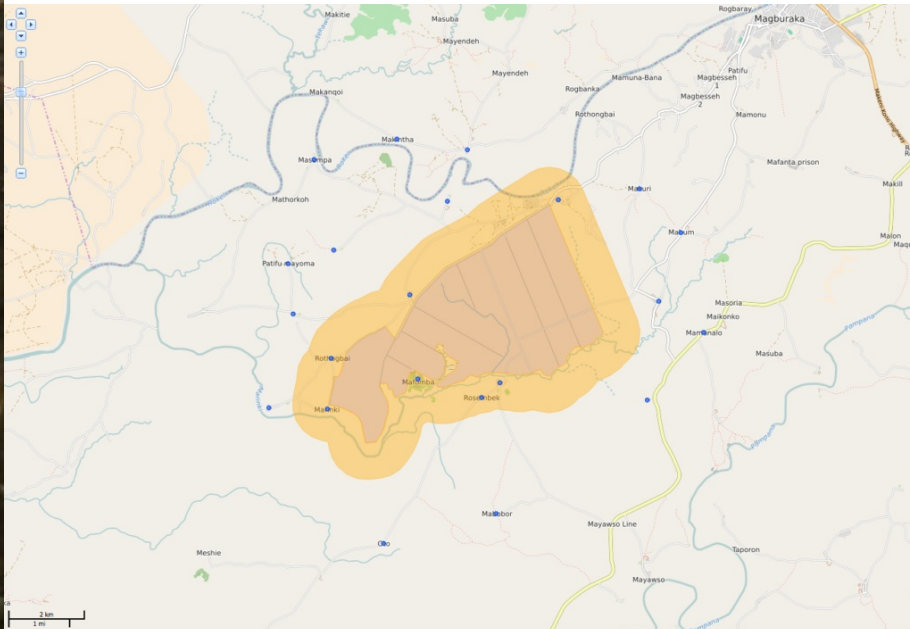

Characteristics of investment

The Complant investment in the neighborhood of the village of Magbass, Sierra Leone has had a profound affect on local communities. Seven communities can be found within a 1 km buffer around the plantation.

Investment: Magbass- Sierra Leone

Investor:	Complant
Country of origin:	China
Crop	Sugar cane
Purpose	sugar cane production

■ Acreage (on the map)

Approx. 2000 ha

Benefits for local communities

-

Disadvantages for local communities

Access to land is limited

Affected communities

Approx. 7 communities are found in the direct neighbourhood of the Complant plantation.

Search:

Search

News

- [How the Land Use Monitor can help you?](#)
- [Concessions on the Map](#)
- [New partner: The Coalition Factory](#)
- [Welcome to The Land Use Monitor!](#)

Information on The Land Use Monitor is:

- validated
- available on a detailed geographical scale
- accessible for free
- provided by our participants

Our approach is non judgmental and evidence based.

The Land Use Monitoring Initiative