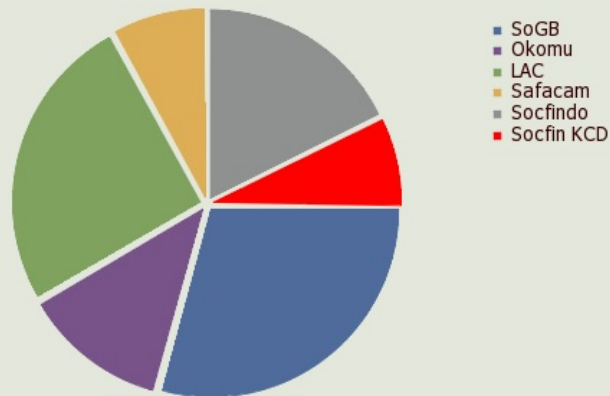

Rubber

- Companies
- Production
- Consumption
- Description
- Techniques
- Applications

Rubber trees are on production in eight of Socfin's companies: LAC and SRC (Liberia); SoGB (Ivory Coast); Okomu (Nigeria); Safacam and Socapalm (Cameroon); and Socfindo (Indonesia). In Cambodia, Socfin KCD has initiated planting in 2009. Tree tapping will start in 2015.

Total SOCFIN rubber planted area in 2012 : 54,073 Ha

Companies	% Mature	% Immature	Ha
SoGB	70	30	15,838
Okomu	74	26	6,649
LAC	66	34	13,721
Safacam	76	24	4,214
Socfindo	73	27	9,589
Socfin KCD	100		4,062