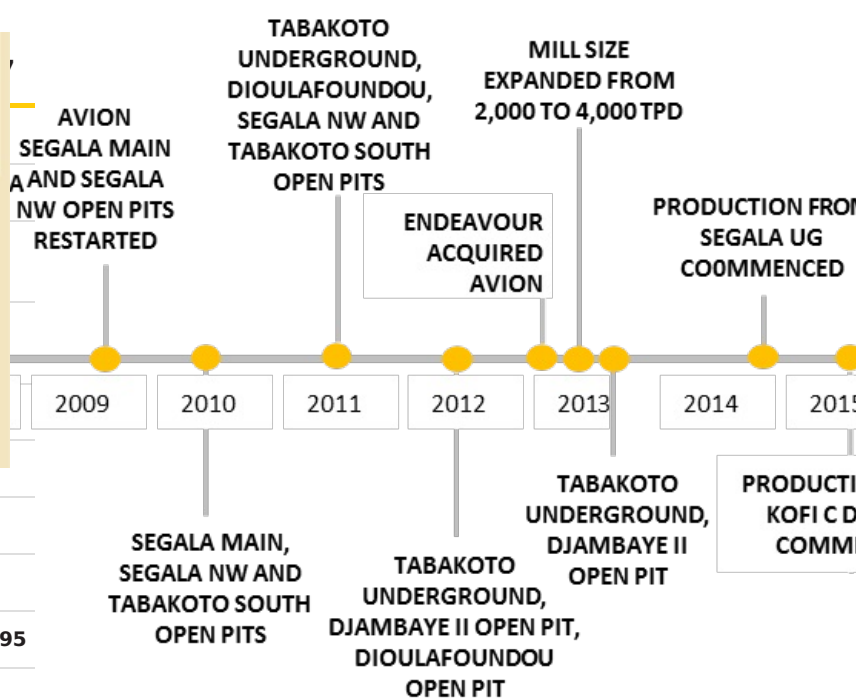

OVERVIEW

OPERATING PERFORMANCE

TECHNICAL REPORTS

RESERVES AND RESOURCES

TIMELINE MAPS

Grade (g/t)	2013	2014	2015
Grade (g/t)	3.36	3.36	2.90
Recovery (%)	93%	95%	94%

Production (oz)	2013	2014	2015
Production (oz)	151,067	162,817	143,995
Cash cost per ounce sold (US$/oz)	360	360	360
Cost per gold ounce sold (US$/oz)	846	821	929
All-in Sustaining	1,067	1,027	1,148