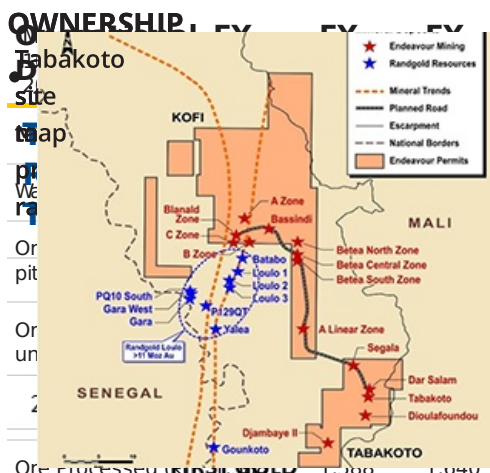

OVERVIEW

OPERATING PERFORMANCE

TECHNICAL REPORTS

RESERVES AND RESOURCES

TIMELINE MAPS

Grade (g/t)	2013	2014	2015
Grade (g/t)	3.36	3.36	2.90
Recovery (%)	93%	95%	94%

Production (oz)	2013	2014	2015
Production (oz)	151,067	162,817	143,995
Cash cost per ounce sold (US$/oz)	360	360	360
Cost per gold ounce sold (US$/oz)	846	821	929
All-in Sustaining	1,067	1,027	1,148