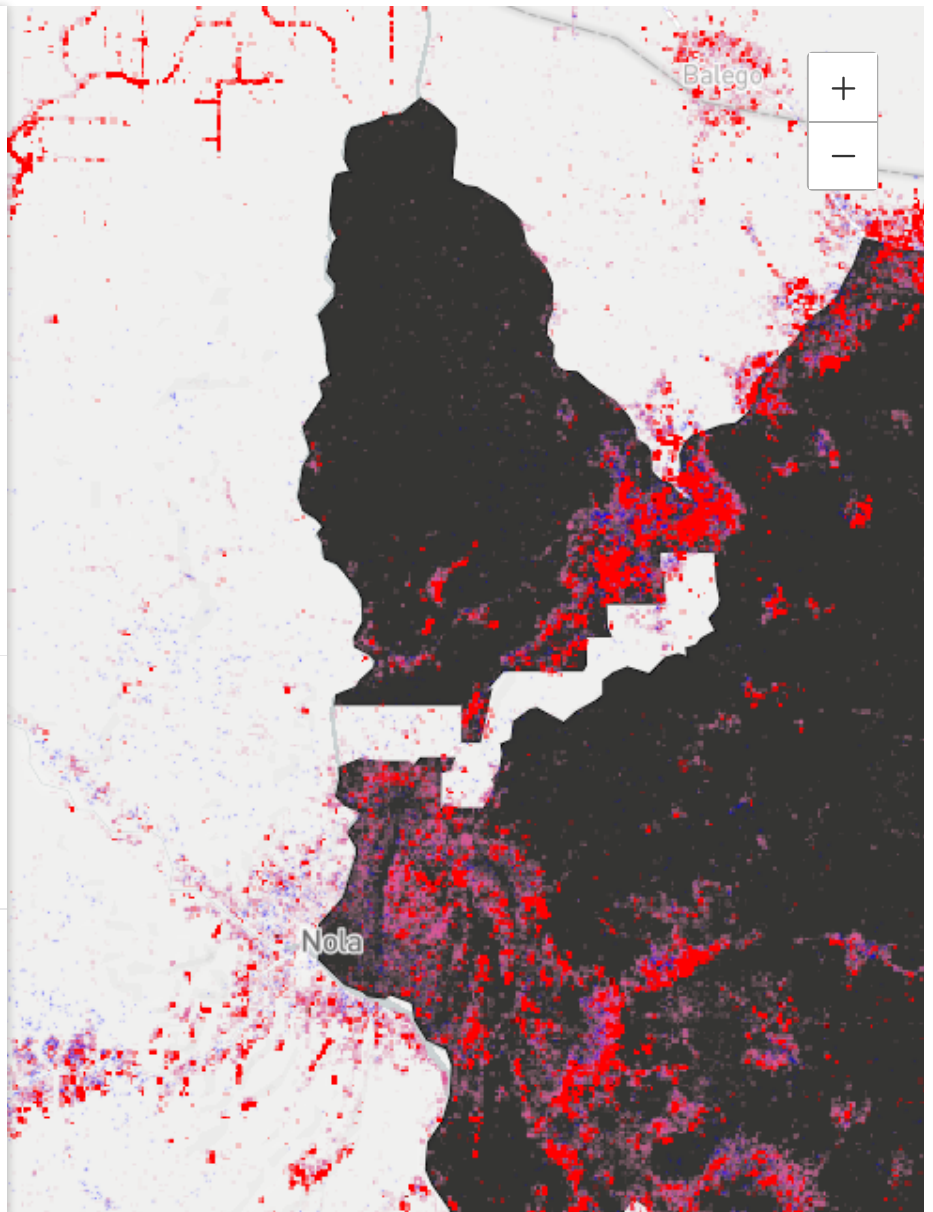

ROUGIER SANGHA MBAERE (RSM)

Transparency ranking: 3 out of 12 in Central African Republic

Overview

Documentation 11.76%

Observations 0

Forest management u

ANALYSIS

Select a fmu by using the following select or by clicking on the map shapes.

191

TREE COVER GAIN

TREE COVER GAIN

There were 1,366.27 ha of tree cover gain

TREE COVER LOSS

2001 2018

There were 13,288.82 ha of tree cover loss

GLAD ALERTS

From 01 JAN 2015 to 21 JUL 2021

ALERTS

RECENT ALERTS (LAST 31 DAYS)

2015-01-01 2021-07-21

There were 23,779 GLAD alerts from 2015-01-01 to 2021-07-21

[SELECT LANGUAGE](#) [PRODUCERS](#) [OBSERVATIONS](#) [HELP](#) [ABOUT](#) [TERMS](#) [NEWSLETTER](#)