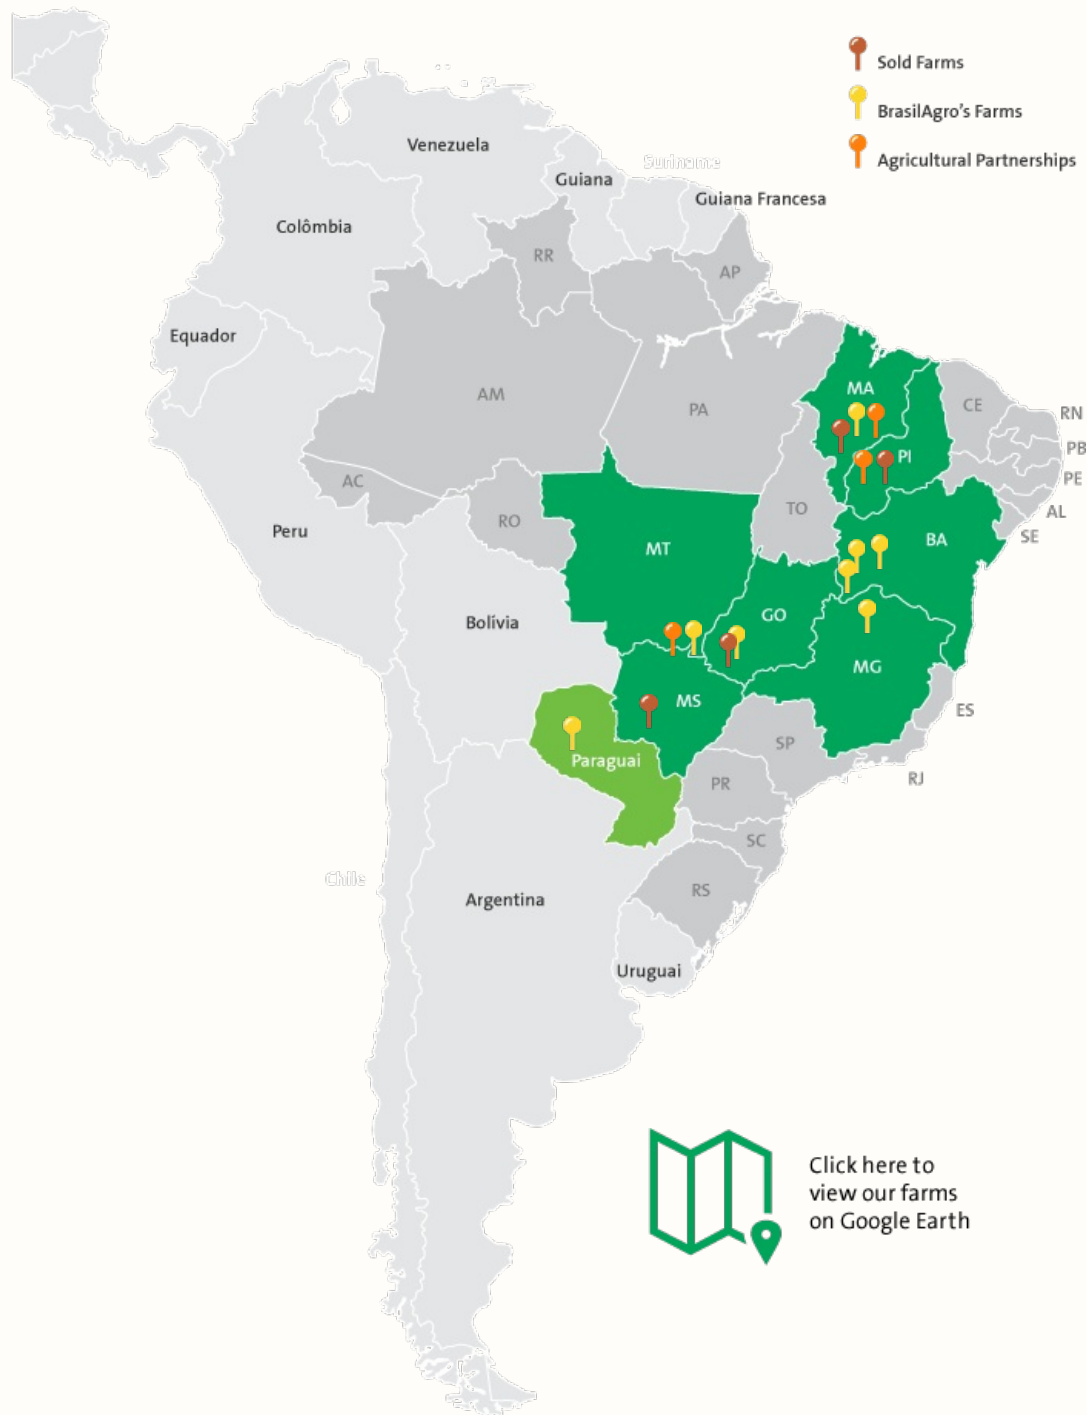

PROPERTY PORTFOLIO

w

Click here to view our farms on Google Earth

BACK

TOP

Phone +55 (11) 3035-5350

Fax +55 (11) 3035-5366

Avenida Brigadeiro Faria Lima, 1.309, 5º andar - São Paulo / SP - 01452-002 - Brasil