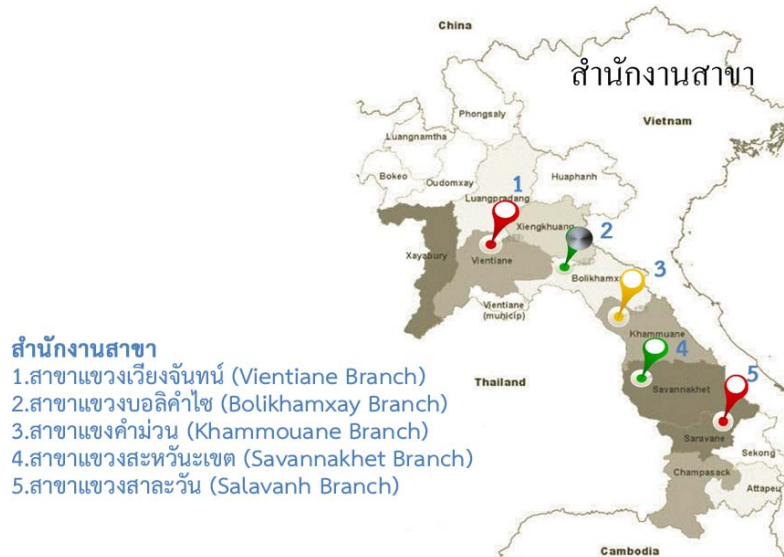

## Associated Company

- ▶▶ Thai Hua Rayong

### Address:

Head office

is located at 146 Ban Thung Khan Kham. Chanthabouli City Vientiane Capital, Lao PDR

Vientiane Branch

located at Ban Pakkayung, Mueang Vientiane, Vientiane

### Map: