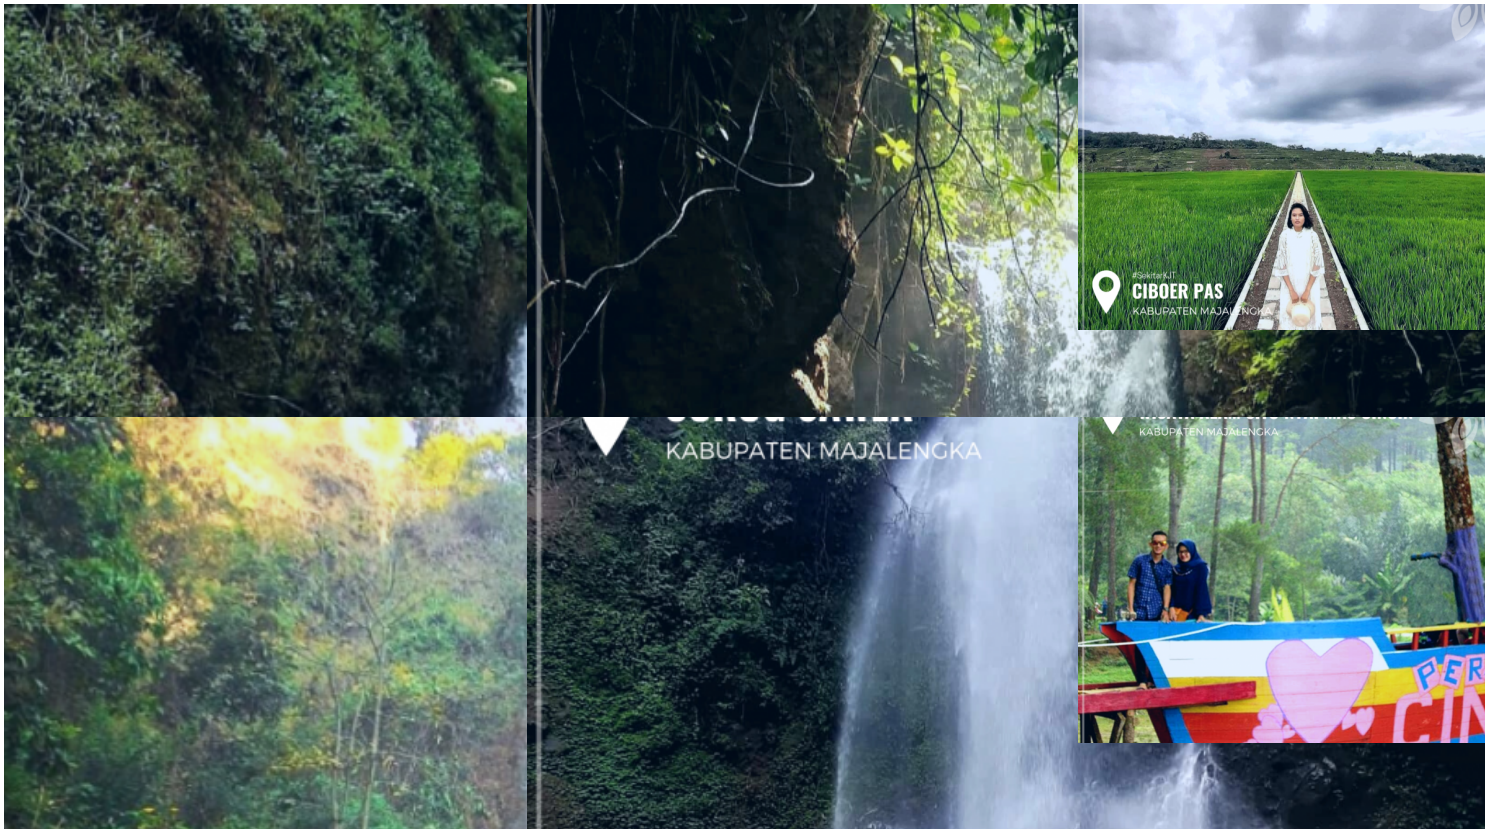

# TOURIST DESTINATIONS FROM KERTAJATI

---

There are many tourist destinations that you can visit from Kertajati. Take time to visit there.

- ALL
- BANDUNG
- CIREBON
- INDRAMAYU
- KUNINGAN
- MAJALENGKA
- PANGANDARAN
- PURWAKARTA
- SUBANG
- SUMEDANG
- TASIKMALAYA