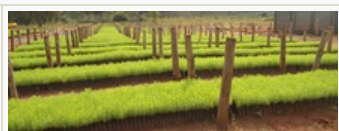

### Industrial operations

To fully utilize its forestry resources, BFC operates a pole treatment plant, an integrated charcoal production facility with retort kilns, a charcoal briquetting plant and a sawmill plant.

## Background

Busoga Forestry Company (BFC) Ltd. is a commercial forestry plantation company and a subsidiary of Green Resources AS (GRAS) of Norway, Africa's leading Forestation Company and a leader in East African wood processing. GRAS owns over 44,000ha of standing forest in Mozambique, Tanzania and Uganda, established through its own planting activities. It also operates sawmills, transmission pole treatments and charcoal plants in Uganda and Tanzania.

BFC, under the 49-year renewable tree planting licenses, has established forest plantations on 4,610 ha in Bukaleba CFR and 1,989 ha in Kachung CFR in Mayuge and Dokolo districts respectively. The company uses wood from existing and new plantations to produce high-value-added products based on the needs of its customers.[readmore](#)