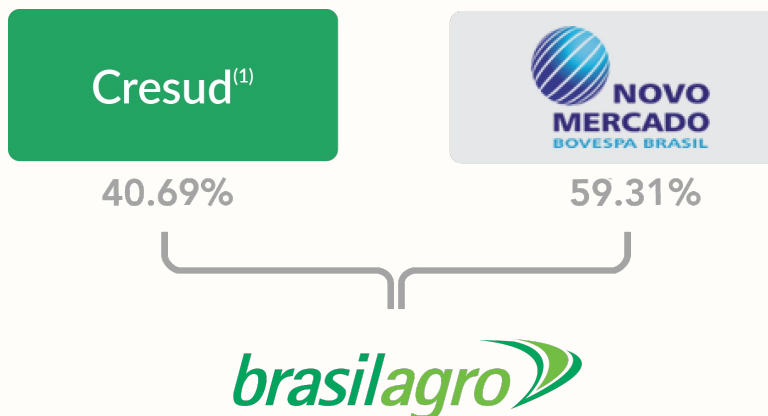

CORPORATE STRUCTURE

⁽¹⁾ Includes interest of the subsidiary Helmir S.A.

Cresud: is an Argentine company, leader in the agricultural sector, and the only company in Argentina agricultural sector whose shares are traded on Buenos Aires Commerce Exchange and Nasdaq. Cresud's activities in Argentina are soybean, sunflower, wheat and corn planting, cattle raising, milk production and forestry activities exploration.