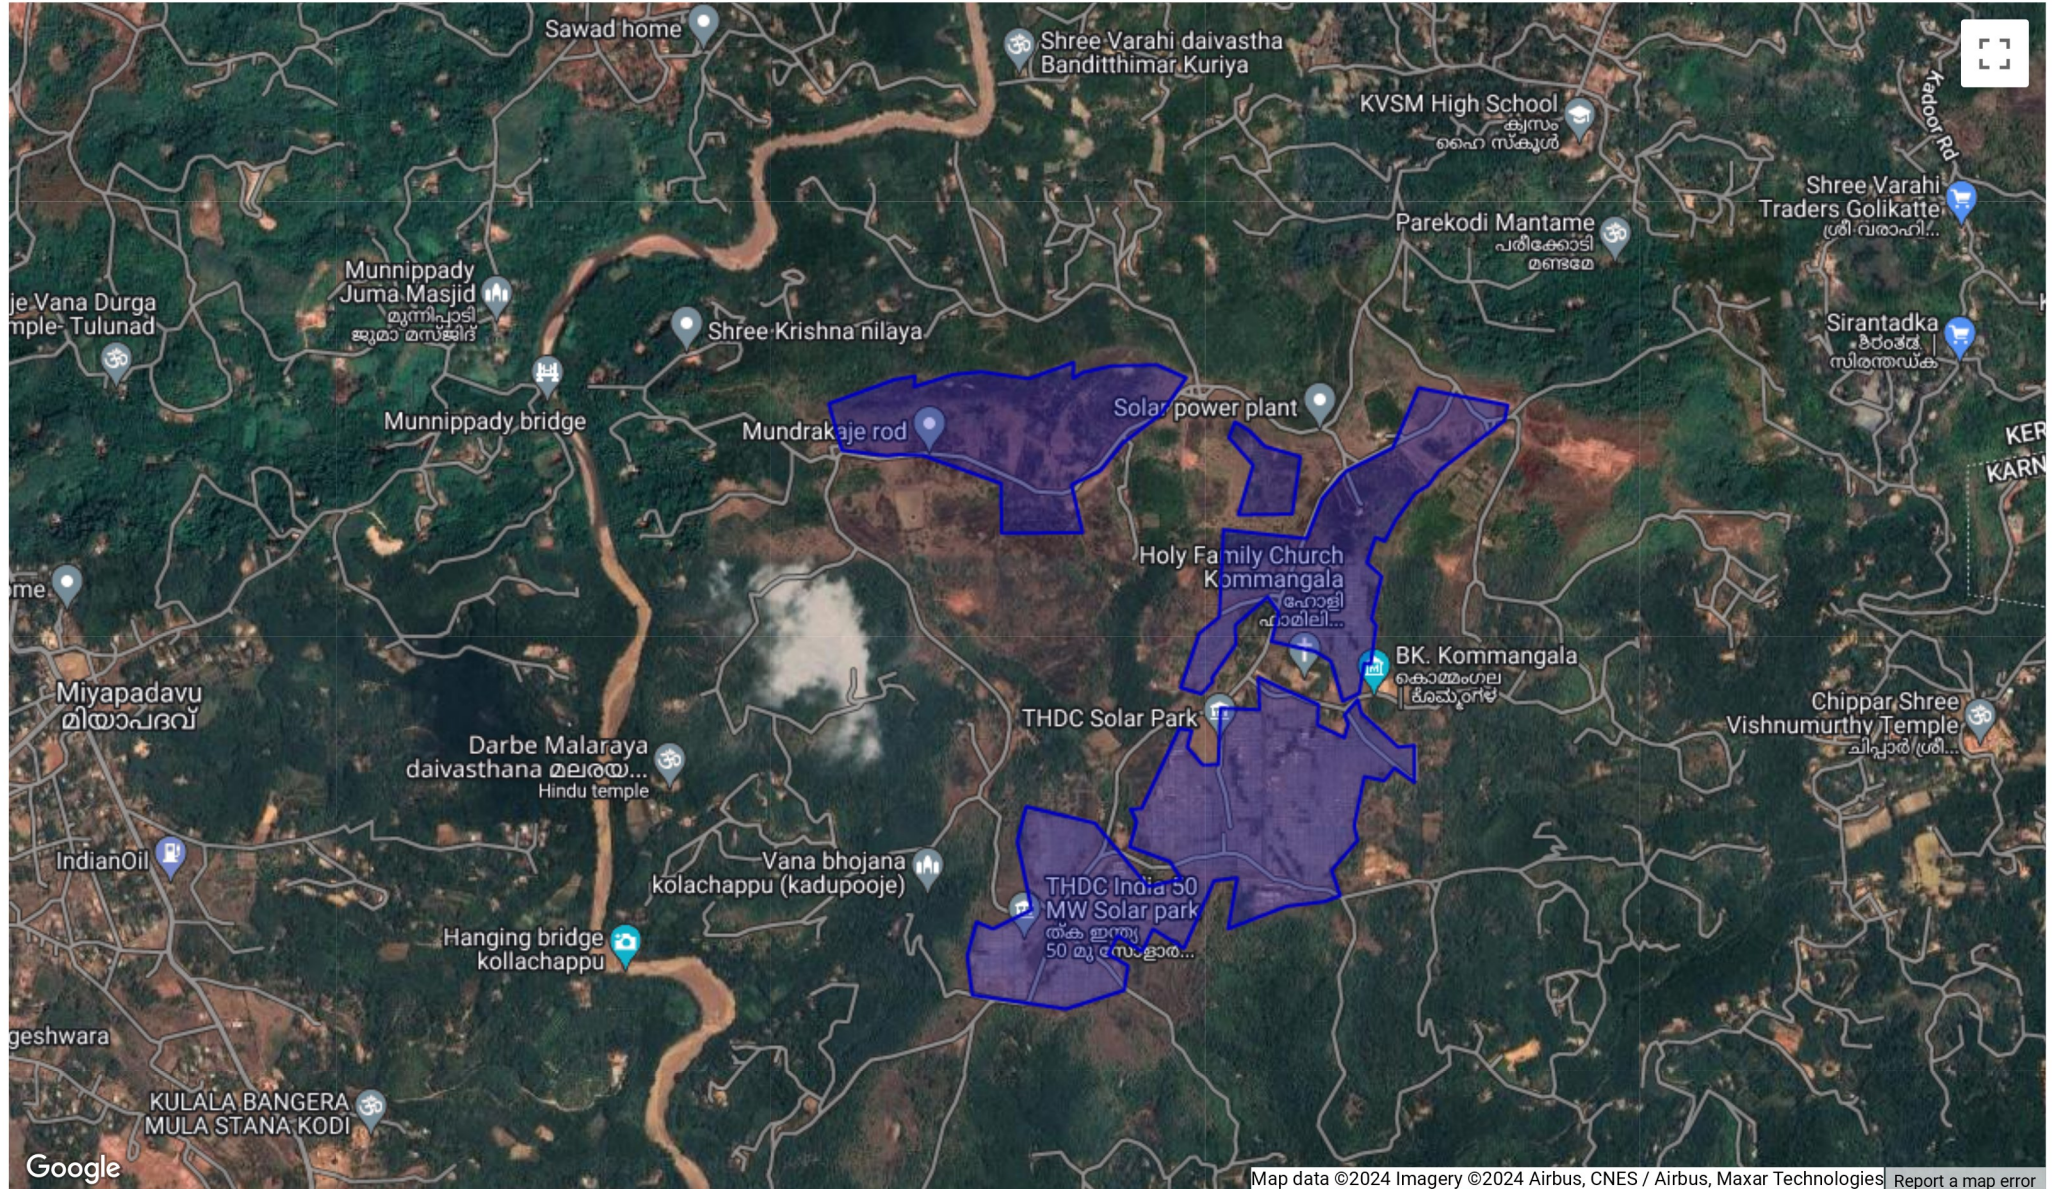

Region

Company

Buy data

Continent

Country

Region

Province

Solar Parks

Footprints

Area around and site footprint of:

## Ambalathara

Key below

Selection criteria

Edit data for one of these plants

Add a new plant not yet shown

Map data ©2024 Imagery ©2024 Airbus, CNES / Airbus, Maxar Technologies Report a map error

Move and zoom until sites appear. Click shaded areas for project data