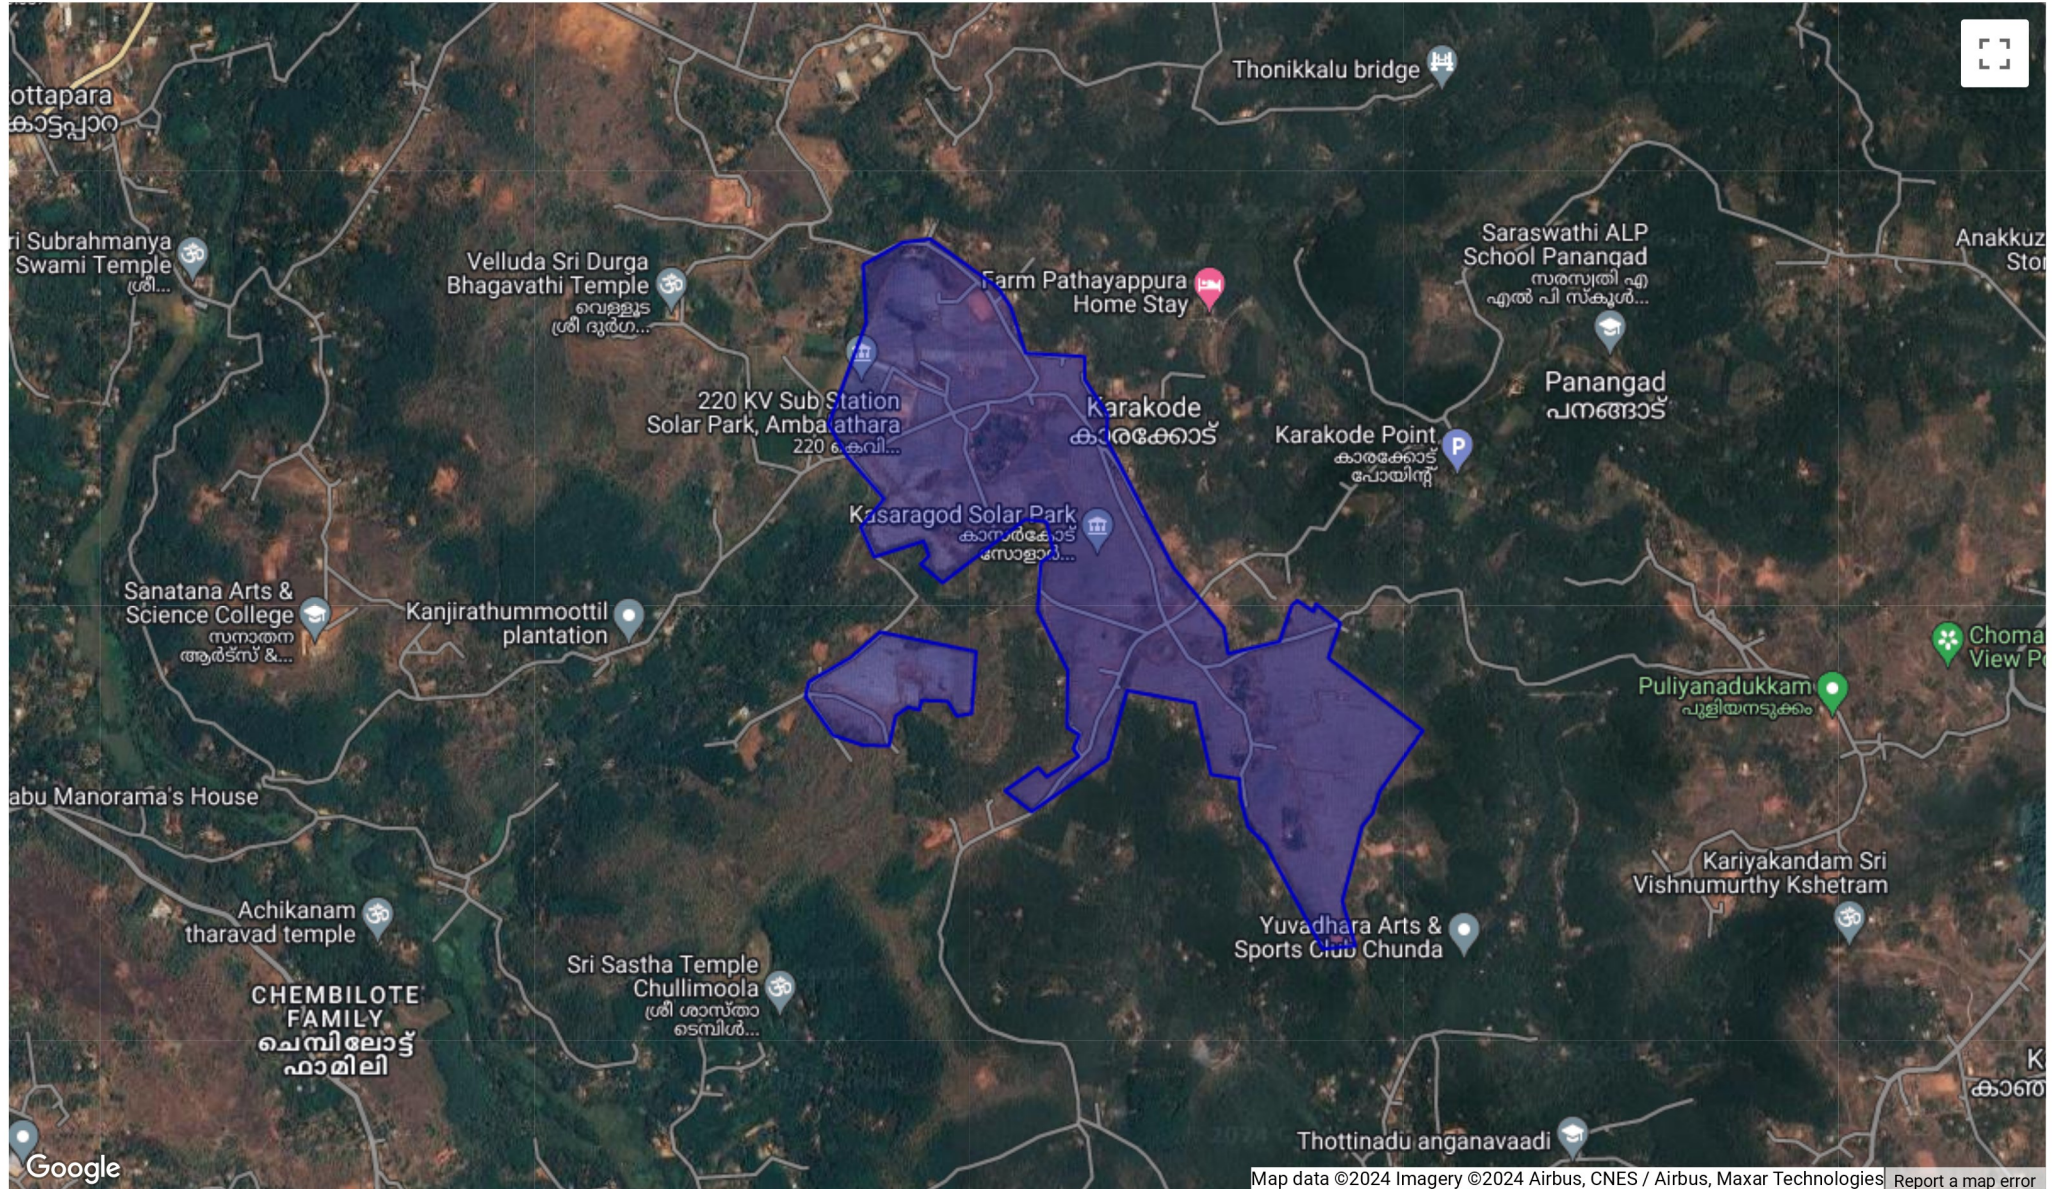

Region

Company

Buy data

Continent

Country

Region

Province

Solar Parks

Footprints

Area around and site footprint of:

Ambalathara

Key below

Selection criteria

Edit data for one of these plants

Add a new plant not yet shown

Move and zoom until sites appear. Click shaded areas for project data