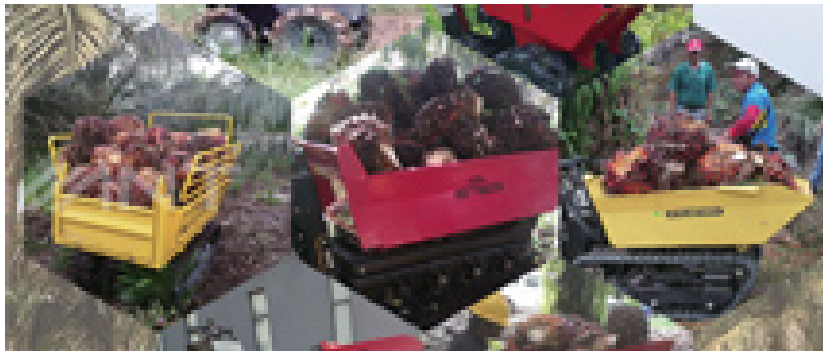

# Felda Yangambi ML 161

SK Menteri Pertanian  
 RI No. 97/Kpts/KB.010/2/2017  
 Tanggal 14 Pebruari 2017

**INT**  
 MACHINERY  
 DUMPER

**PSA**®  
 PIPA SAWIT ALCA

**ALAT PANEN TERBAIK**

EXPORT GRADE  
 ALUMINIUM ALLOY