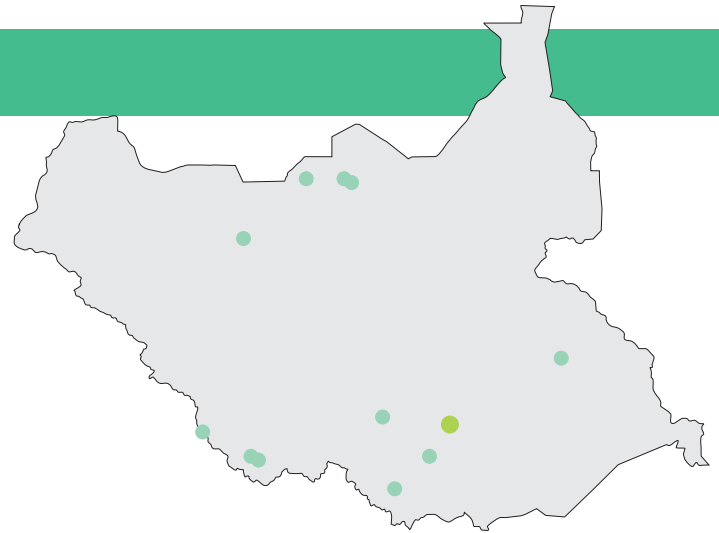

SOUTH SUDAN

Country score: 21.6

● Score 1-50
● Score 51-100

Articles

Chapters