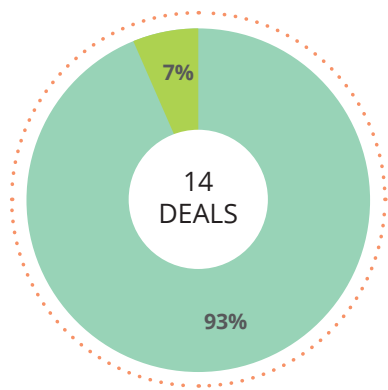

SOUTH SUDAN

Country score: 21.6

● Score 1-50
● Score 51-100

Articles

Chapters