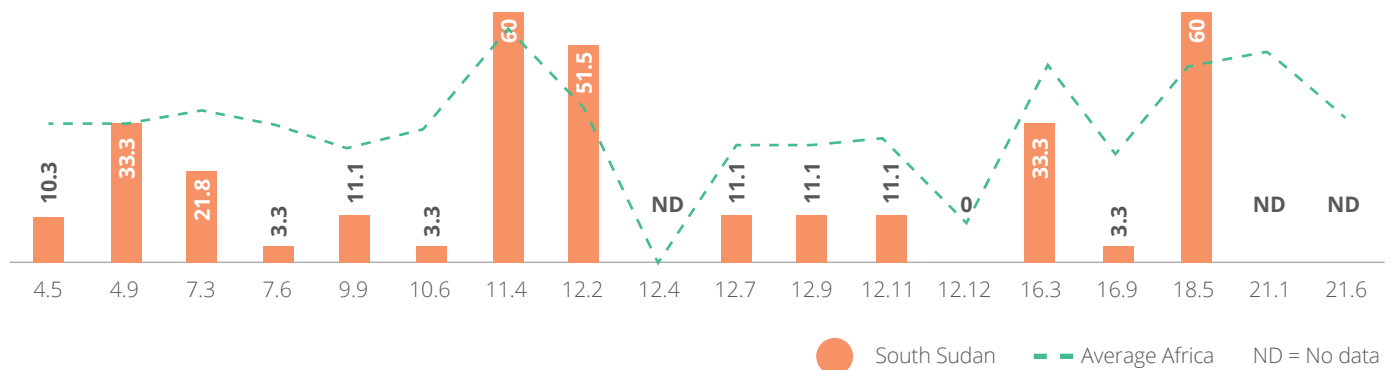

SOUTH SUDAN

Country score: 21.6

● Score 1-50
● Score 51-100

Articles

Chapters