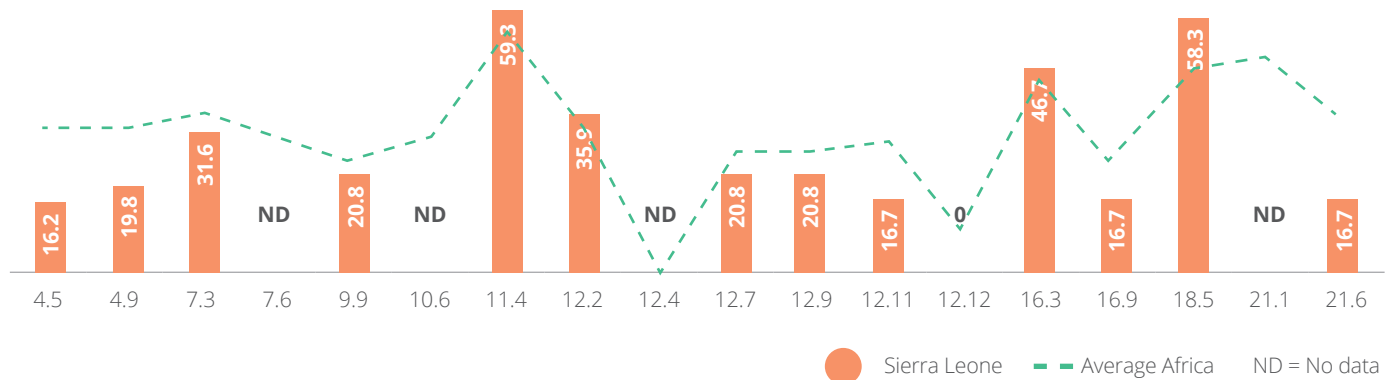

SIERRA LEONE

Country score: 27.1

Articles

Chapters