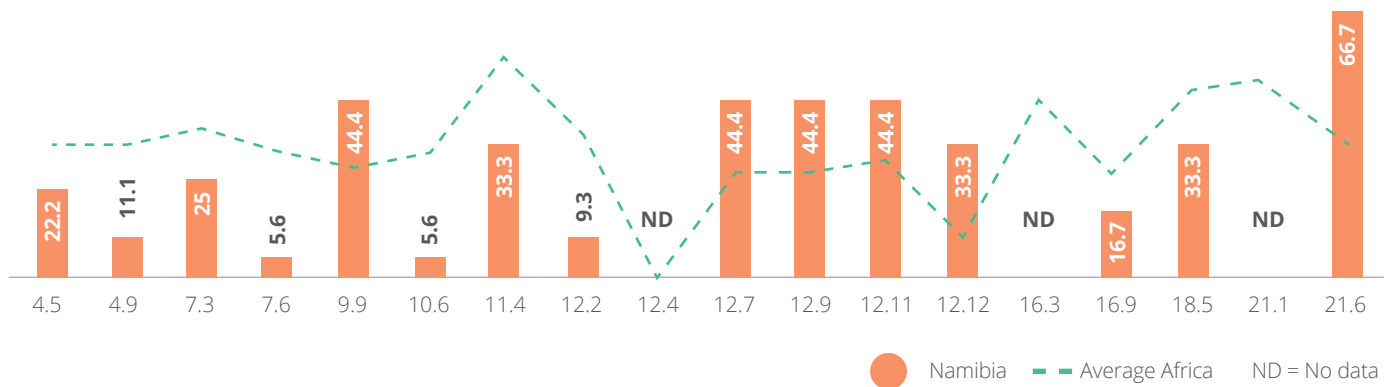

NAMIBIA

Country score: 29.3

Articles

Chapters