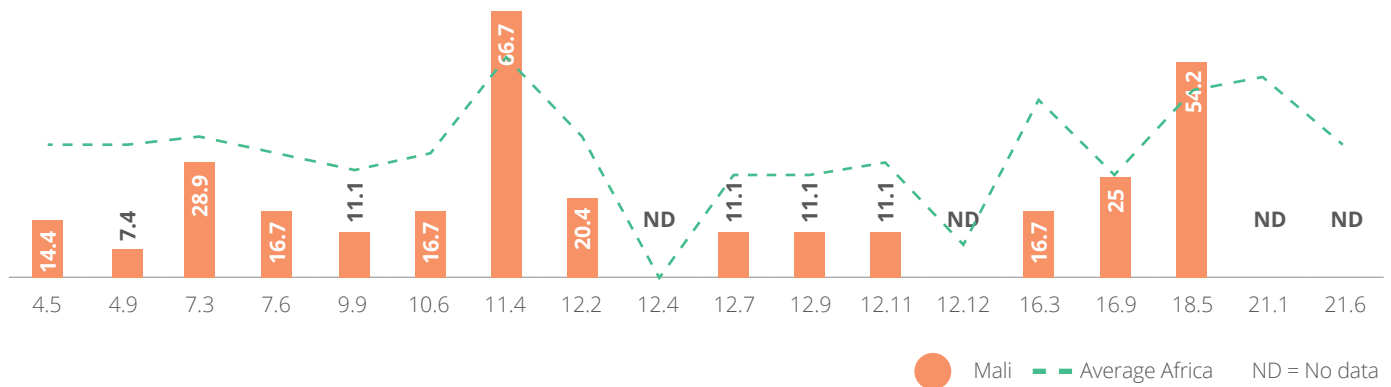

MALI

Country score: 22.2

Articles

Chapters