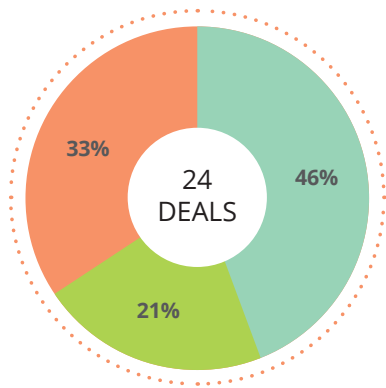

## KENYA

Country score: 24.5

- Score 1-50
- Score 51-100
- No data