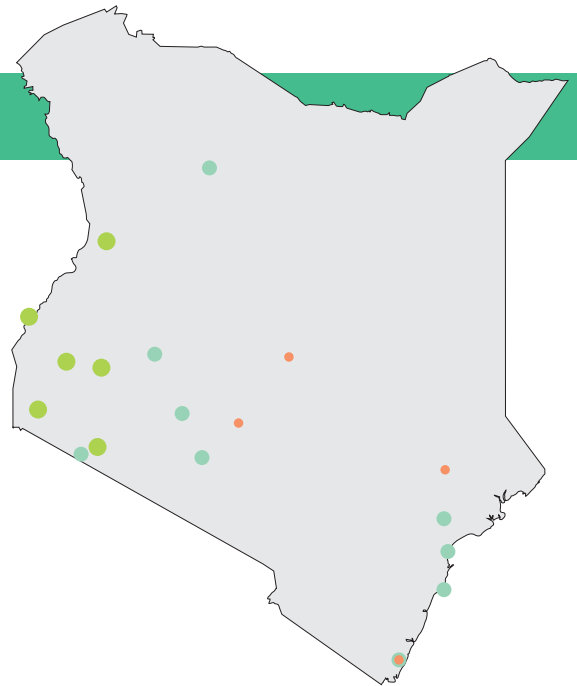

## KENYA

Country score: 24.5

- Score 1-50
- Score 51-100
- No data

## Chapters