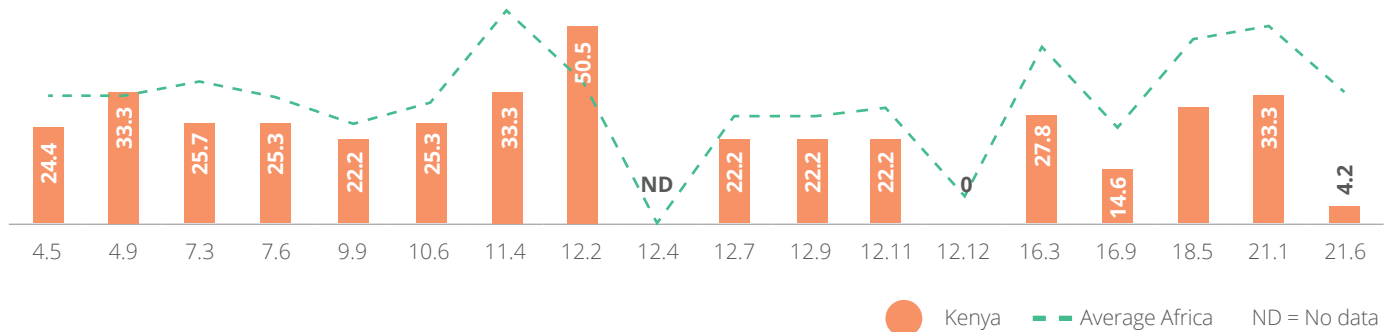

KENYA

Country score: 24.5

- Score 1-50
- Score 51-100
- No data

Articles

Chapters